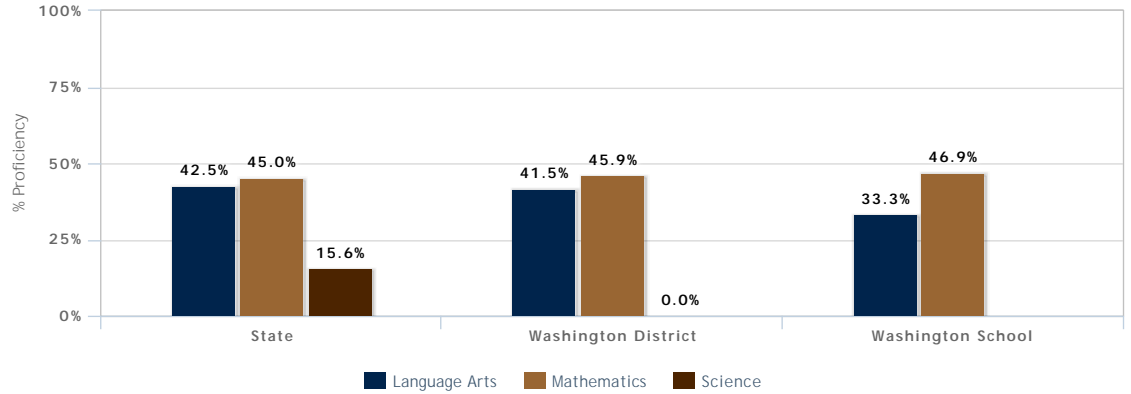

School Year
2020/2021

District
Washington Distric

School
Washington Schoc

Grades
3

Student Proficiency Results for Washington School

for Grade 3

2021 % of Students Proficient

Student Proficiency Results for Washington School by Demographic Group for Grade 3

Demographic Categories	Language Arts % Prof	Mathematics % Prof	Science % Prof
All Students	33.3%	46.9%	
American Indian	0.0%	0.0%	
Caucasian	28.1%	54.5%	
Hispanic	36.4%	36.4%	
Multiple Races	100.0%	0.0%	
Pacific Islander	100.0%	100.0%	
Female	28.0%	34.6%	
Male	39.1%	60.9%	
Economically Disadvantaged	32.4%	47.1%	
Limited English Proficiency	16.7%	16.7%	
Students with Disabilities	12.5%	41.2%	
Mobile	25.0%	25.0%	