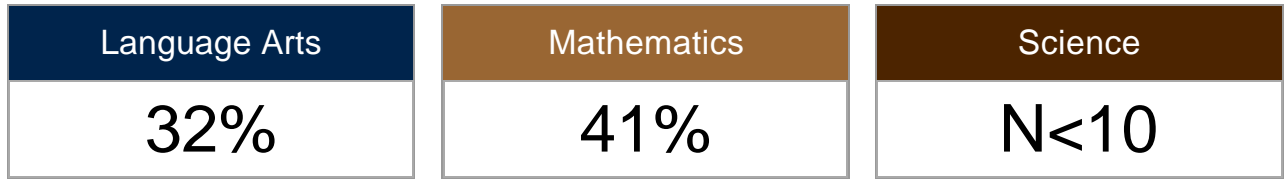

School Year
2021/2022

District
Washington District

School
Washington Schoc

Grades
3

Student Proficiency Results for Washington School

for Grade 3

2022 % of Students Proficient

Student Proficiency Results for Washington School by Demographic Group for Grade 3