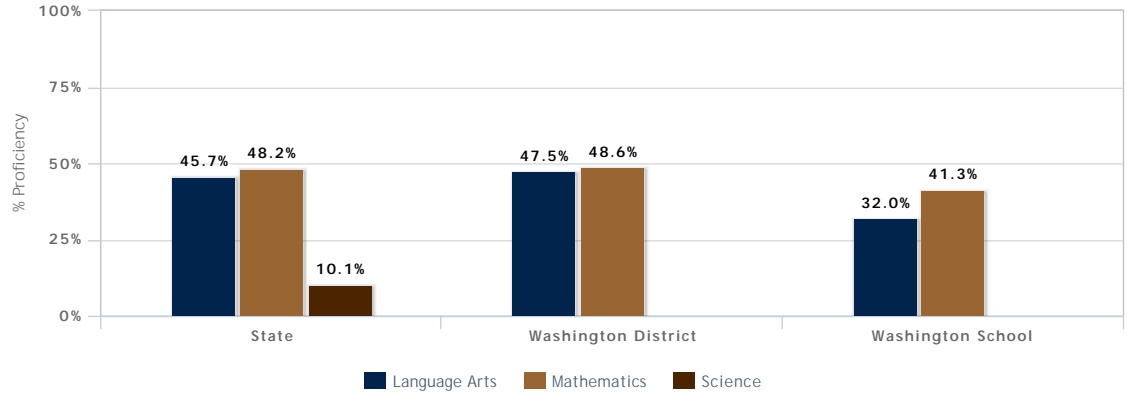

School Year
2021/2022

District
Washington District

School
Washington Schoc

Grades
3

Student Proficiency Results for Washington School

for Grade 3

2022 % of Students Proficient

Student Proficiency Results for Washington School by Demographic Group for Grade 3

Demographic Categories	Language Arts % Prof	Mathematics % Prof	Science % Prof
All Students	32.0%	41.3%	N<10
American Indian	N<10	N<10	N<10
Caucasian	36.5%	42.3%	N<10
Hispanic	≤20%	30%-39%	N<10
Multiple Races	N<10	N<10	N<10
Pacific Islander	N<10	N<10	N<10
Female	20%-29%	30%-39%	N<10
Male	33.3%	45.1%	N<10
Economically Disadvantaged	20.4%	34.7%	N<10
Limited English Proficiency	N<10	N<10	N<10
Students with Disabilities	20%-29%	30%-39%	N<10
Mobile	N<10	N<10	N<10